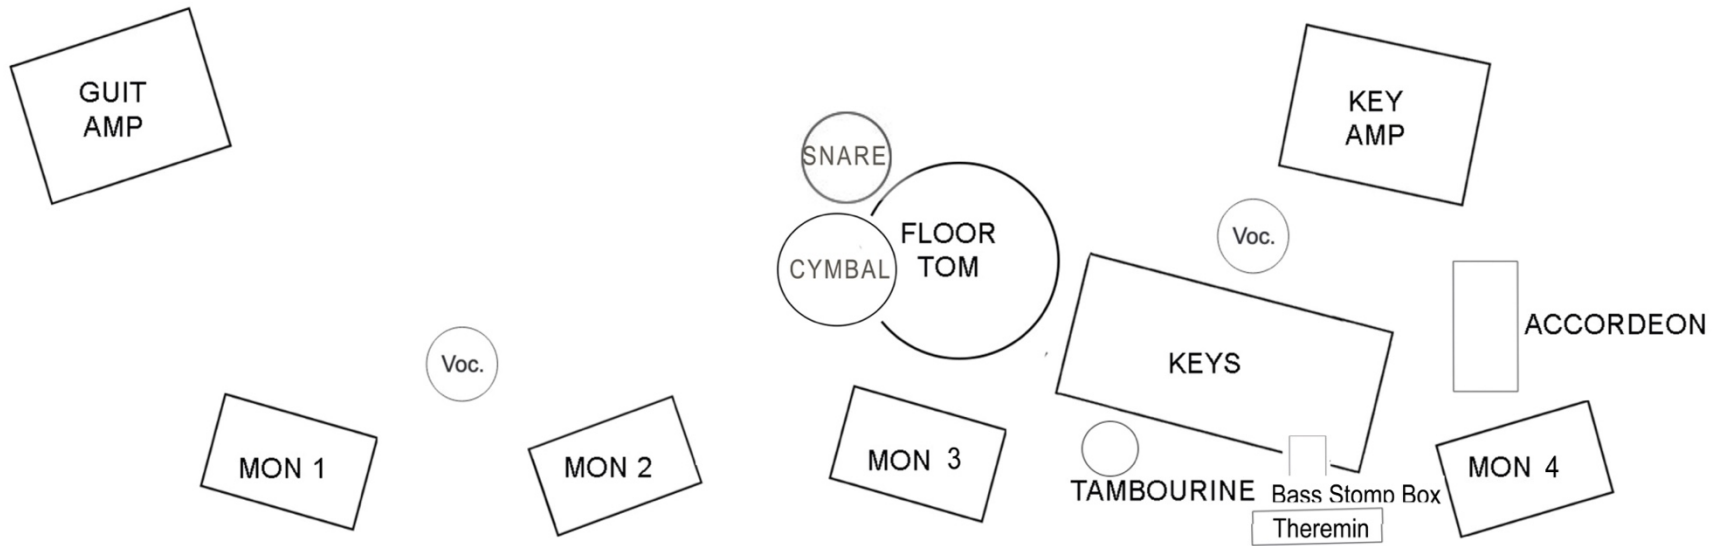

## STAGE LIGHTING

2 spots (focusable)

Stage dark; Colors in the background, no green, no pink

Film Noir-vibe

## SOUND

### Input List "Son of the Velvet Rat" - Duo

<u>Ch.</u>	<u>preferred Device</u>	<u>Instrument</u>	<u>Stands</u>	<u>Position</u>
1	Shure SM57	Git Amp Georg	Short Boom	SR/C
2	D.I. or Amp	Keys		SL
3	D.I.	Theremin		SL
4	D.I.	Accordion hi		SL
5	D.I.	Accordion lo		SL
6	Shure SM57	Foot Tamb	Short Boom	SL
7	Audix D4 or Bass Drum Mic	Floor Tom/Bass Drum	Clip on	SL/C SL/C
8	SM 57 or similar	Snare	Boom	SLC
9	Overhead condensor mic	Cymbal	Boom	SCL
10	D.I.	Bass Drum Pedal		SCL
11	Shure Beta 57A / Beta58A / SM58	Voc Georg	Boom	SR/C
12	Beta 57A / SM58	Voc Heike	Boom	SL

### Monitor:

2 Ways

4 x 12/2 Wedges

---

DUO - STAGERIDER