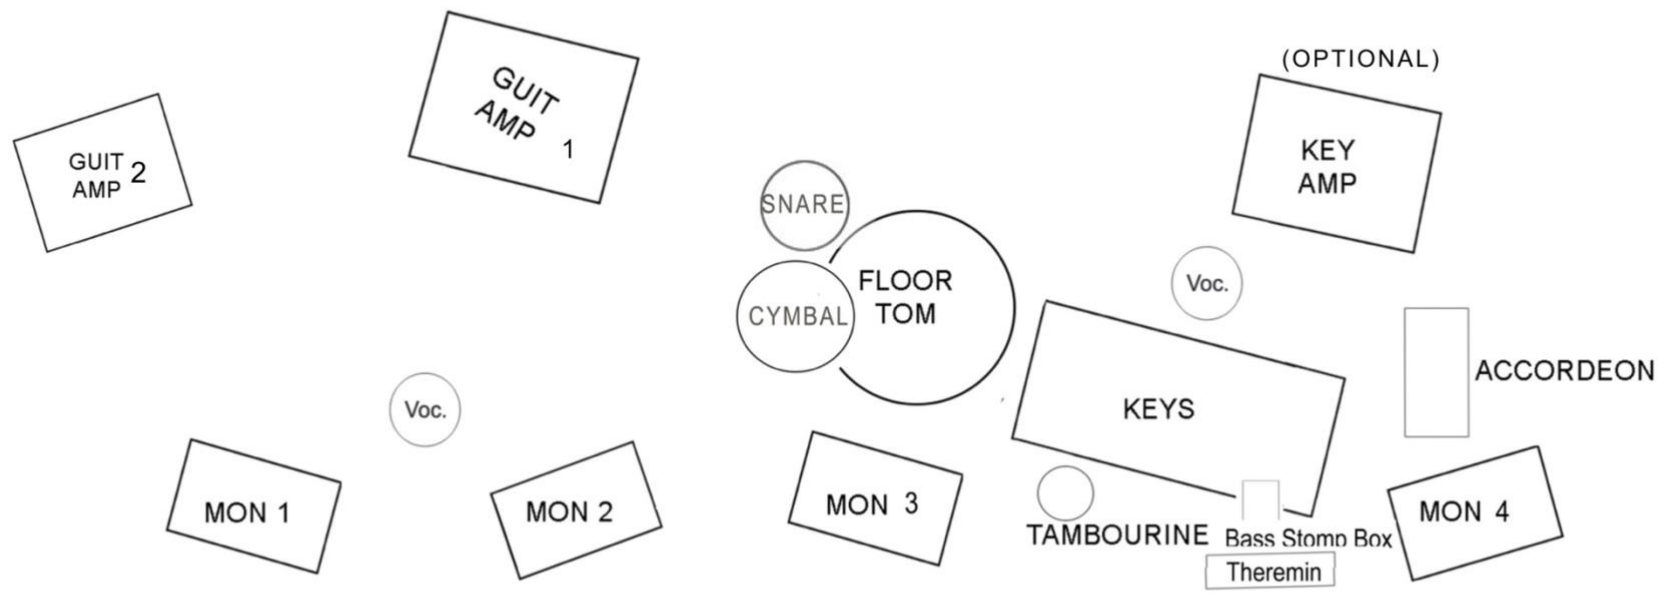

## STAGE LIGHTING

2 spots (focusable)

Stage dark; Colors in the background, no green, no pink

Film Noir-vibe

## SOUND

### Input List "Son of the Velvet Rat" - Duo

<u>Ch.</u>	<u>preferred Device</u>	<u>Instrument</u>	<u>Stands</u>	<u>Position</u>
1	Shure SM57	Git Amp 1 Georg	Short Boom	SR/C
2	Shure SM57	Git Amp 2	Short Boom	SR/R
3	D.I. (or Amp)	Keys		SL/C
4	D.I.	Theremin		SL/C
5	D.I.	Accordion hi		SL /L
6	D.I.	Accordion lo		SL/L
7	Shure SM57	Foot Tamb	Short Boom	SL/C
8	Audix D4 or Bass Drum Mic	Floor/Bass Drum	Clip on	SL/R
9	SM 57 or similar	Snare	Boom	SL/R
10	Overhead condensor mic	Cymbal	Boom	SL/R
11	D.I.	Bass Drum Pedal		SL/C
12	Shure Beta 57A / Beta58A / SM58	Voc Georg	Boom	SR/C
13	Beta 57A / SM58	Voc Heike	Boom	SL/C

### Monitor:

2 Ways

4 x 12/2 Wedges

---

DUO - STAGERIDER