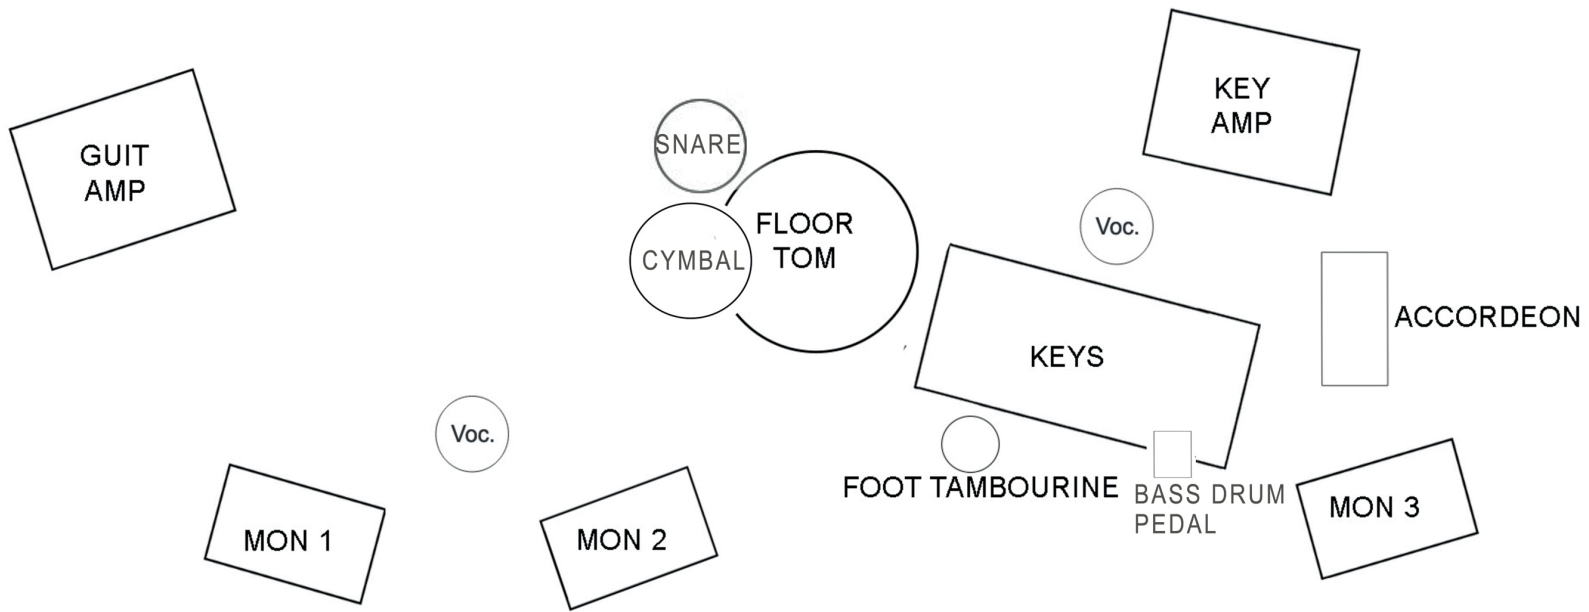

## Input List "Son of the Velvet Rat" - Duo

<u>Ch.</u>	<u>preferred Device</u>	<u>Instrument</u>	<u>Stands</u>	<u>Position</u>
1	Shure SM57	Git Amp Georg	Short Boom	SR/C
2	D.I. or Amp	Keys		SL
3	D.I.	Theremin		SL
4	D.I.	Accordion hi		SL
5	D.I.	Accordion lo		SL
6	Shure SM57	Foot Tamb	Short Boom	SL
7	Audix D4 or similar	Floor Tom	Clip on	SL/C SL/C
8	SM 57 or similar	Snare	Boom	SLC
9	Overhead condensor mic	Cymbal	Boom	SCL
10	D.I.	Bass Drum Pedal		SCL
11	Shure Beta 57A / Beta58A / SM58	Voc Georg	Boom	SR/C
12	Beta58A / SM58	Voc Heike	Boom	SL

### Monitor:

2 Ways

4 x 12/2 Wedges

---

DUO - STAGERIDER